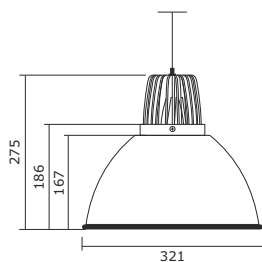

LED PARAMETERS

WATTS	CRI	COLOR TEMP.	LUMEN	CRI	COLOR TEMP.	LUMEN
31W	90	3000 K, 3500 K, 4000 K	3044 lm, 3165 lm, 3224 lm	80	5700 K	3519 lm
35W		3000 K, 3500 K, 4000 K	3399 lm, 3496 lm, 3545 lm		5700 K	3892 lm
37W		3000 K, 3500 K, 4000 K	3497 lm, 3602 lm, 3710 lm		5700 K	4110 lm
40W		3000 K, 3500 K, 4000 K	3764 lm, 3877 lm, 3933 lm		5700 K	4332 lm